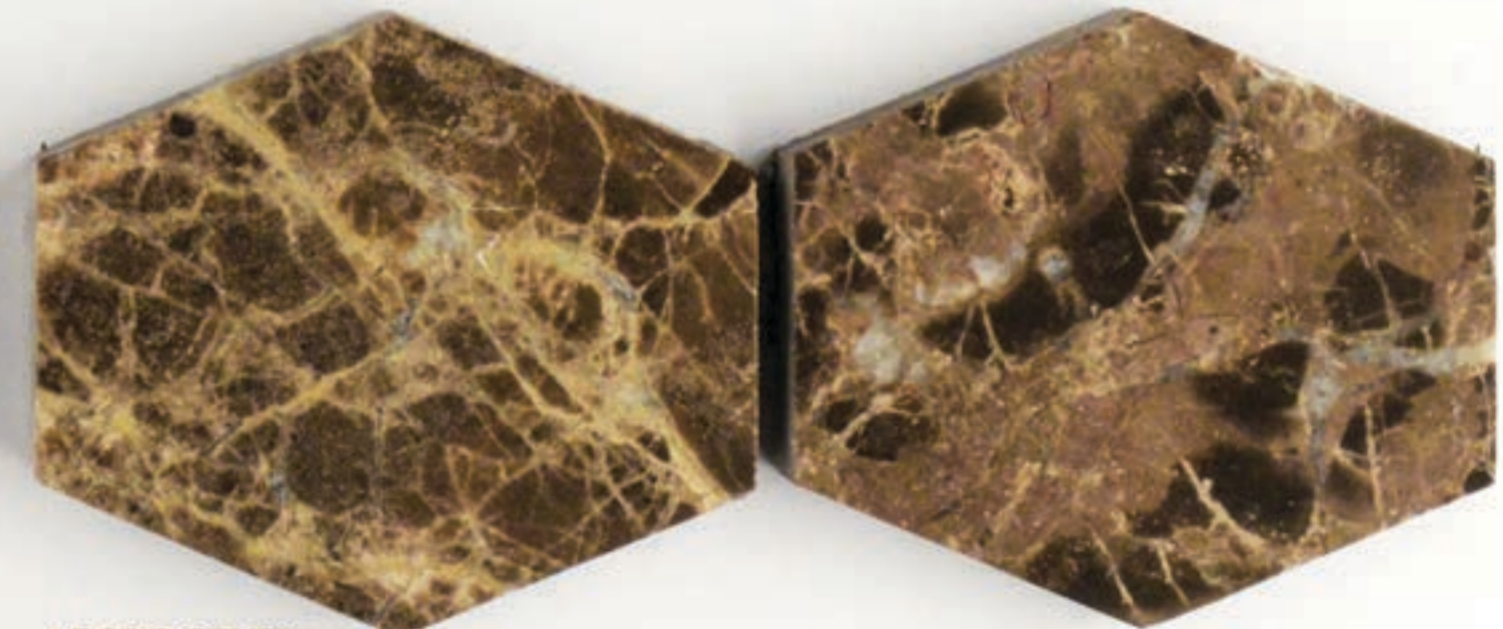

## color palette

AECROCSTAGAEG583H  
aegean cream honed - AEG

AECROCSTAGCRE583H  
cream honed - CRE

AECROCSTAGANA583  
anamite honed - ANA

AECROCSTAGESP583H  
espresso honed - ESP

AECROCSTAGCAP583H  
cappuccino honed - CAP

## available sizes

AECROCEOCT•••225TT  
2"x2 1/2" elongated octagon tone on tone

AECROCEHEX•••1011  
2 5/8"x2 3/16" elongated hexagon

AECROCSTAG•••26H  
2'x6" staggered joint mesh