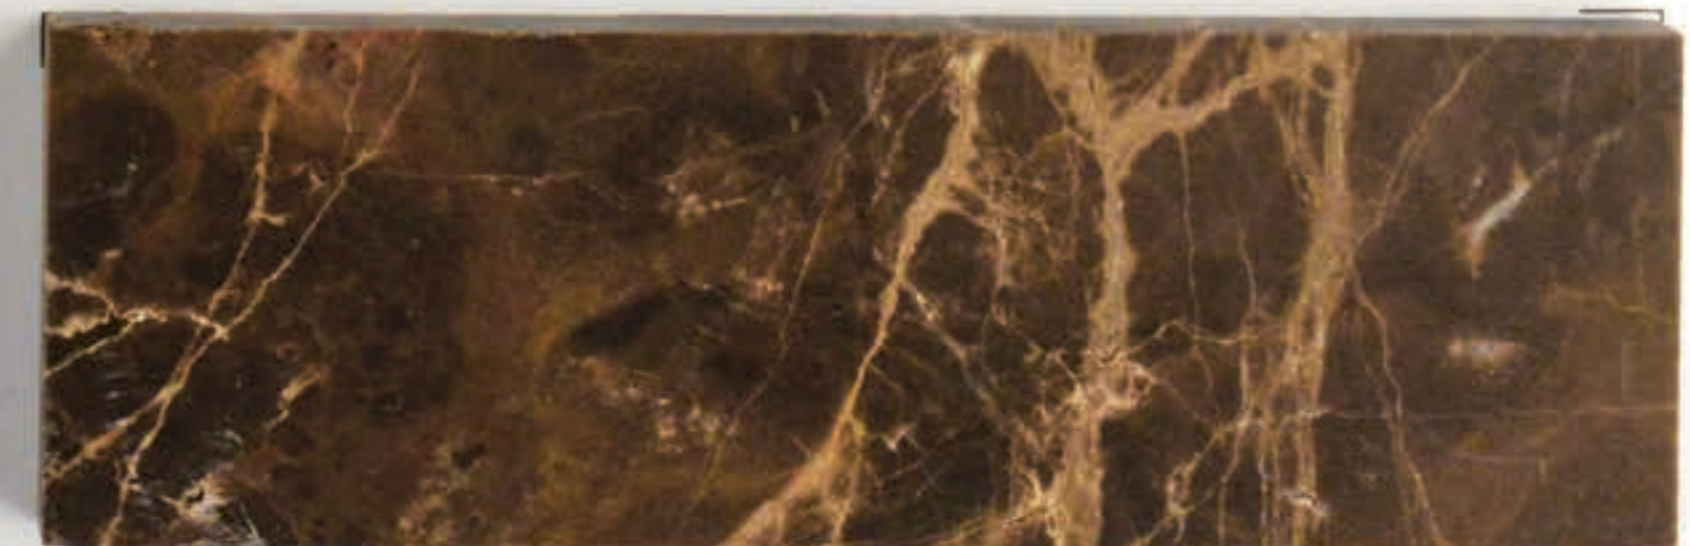

## color palette

AECROCSTAGAEG583H  
aegean cream honed - AEG

AECROCSTAGCRE583H  
cream honed - CRE

AECROCSTAGANA583  
anamite honed - ANA

AECROCSTAGESP583H  
espresso honed - ESP

AECROCSTAGCAP583H  
cappuccino honed - CAP

## available sizes

AECROCEOCT•••225TT  
2"x2 1/2" elongated octagon tone on tone

AECROCEHEX•••1011  
2 5/8"x2 3/16" elongated hexagon

AECROCSTAG•••26H  
2'x6" staggered joint mesh