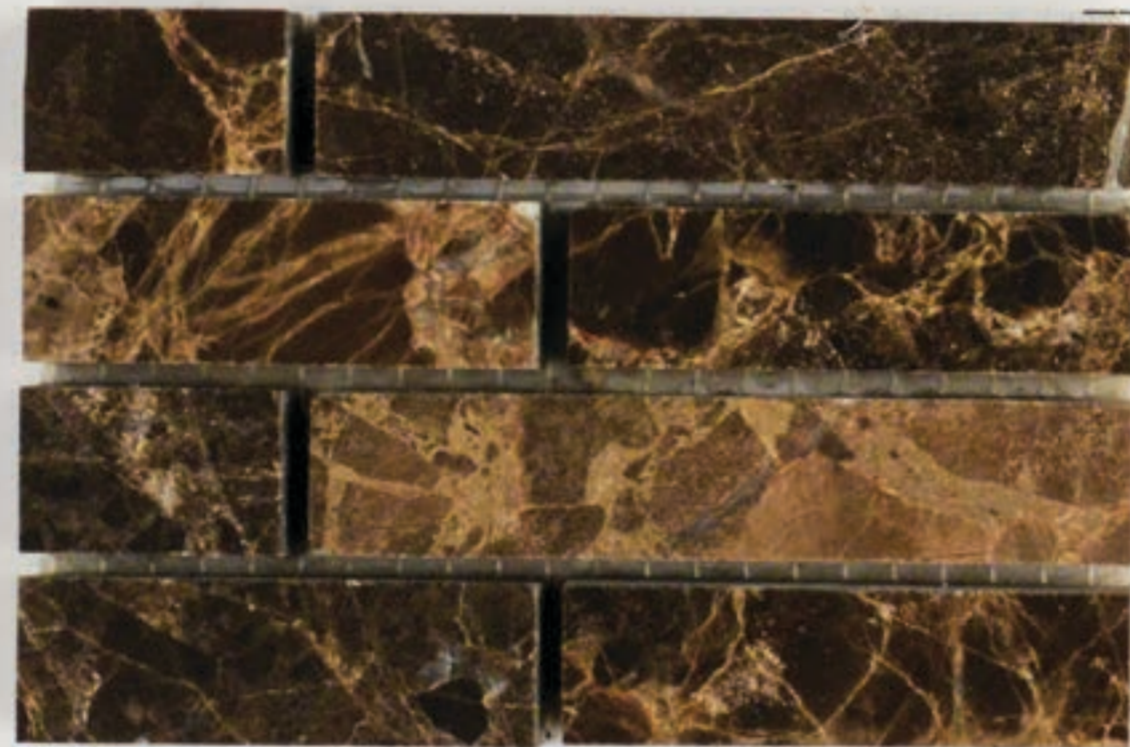

## color palette

AECROCSTAGAEG583H  
aegean cream honed - AEG

AECROCSTAGCRE583H  
cream honed - CRE

AECROCSTAGANA583  
anamite honed - ANA

AECROCSTAGESP583H  
espresso honed - ESP

AECROCSTAGCAP583H  
cappuccino honed - CAP

## available sizes

AECROCEOCT•••225TT  
2"x2 1/2" elongated octagon tone on tone

AECROCEHEX•••1011  
2 5/8"x2 3/16" elongated hexagon

AECROCSTAG•••26H  
2'x6" staggered joint mesh