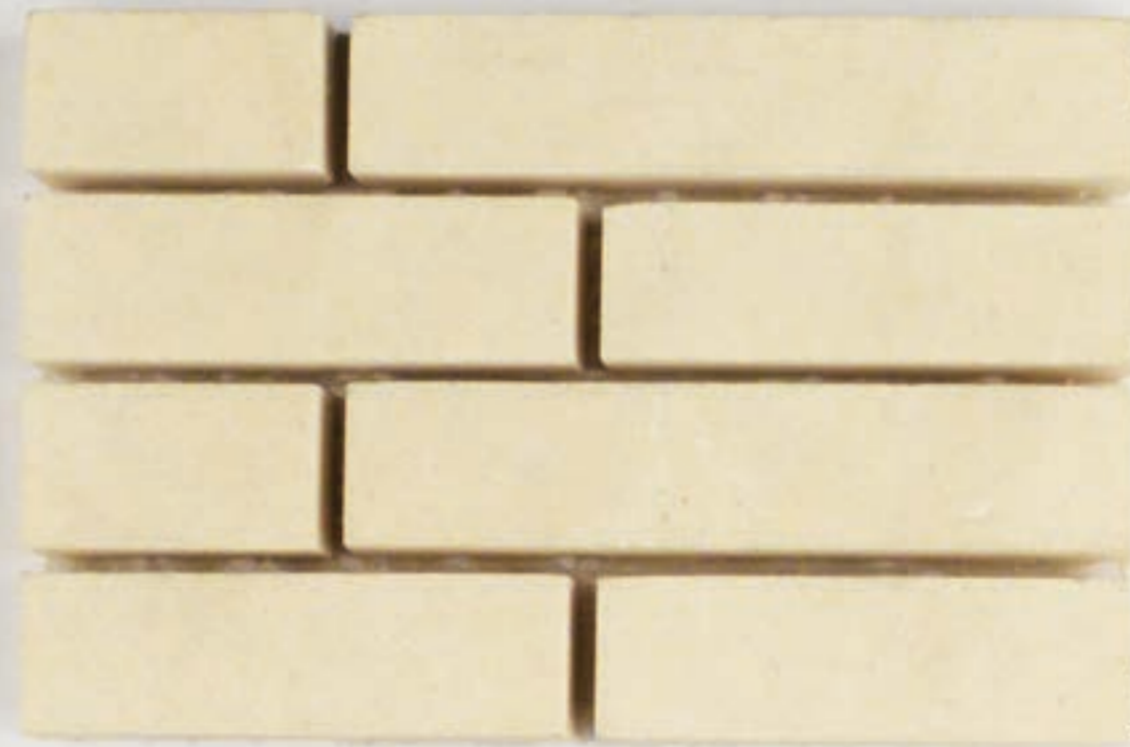

# Rock Glamorous

## color palette

AECROCSTAGAEG583H  
aegean cream honed - AEG

AECROCSTAGCRE583H  
cream honed - CRE

AECROCSTAGANA583  
anamite honed - ANA

AECROCSTAGESP583H  
espresso honed - ESP

AECROCSTAGCAP583H  
cappuccino honed - CAP

## available sizes

AECROCEOCT•••225TT  
2"x2 1/2" elongated octagon tone on tone

AECROCEHEX•••1011  
2 5/8"x2 3/16" elongated hexagon

AECROCSTAG•••26H  
2'x6" staggered joint mesh