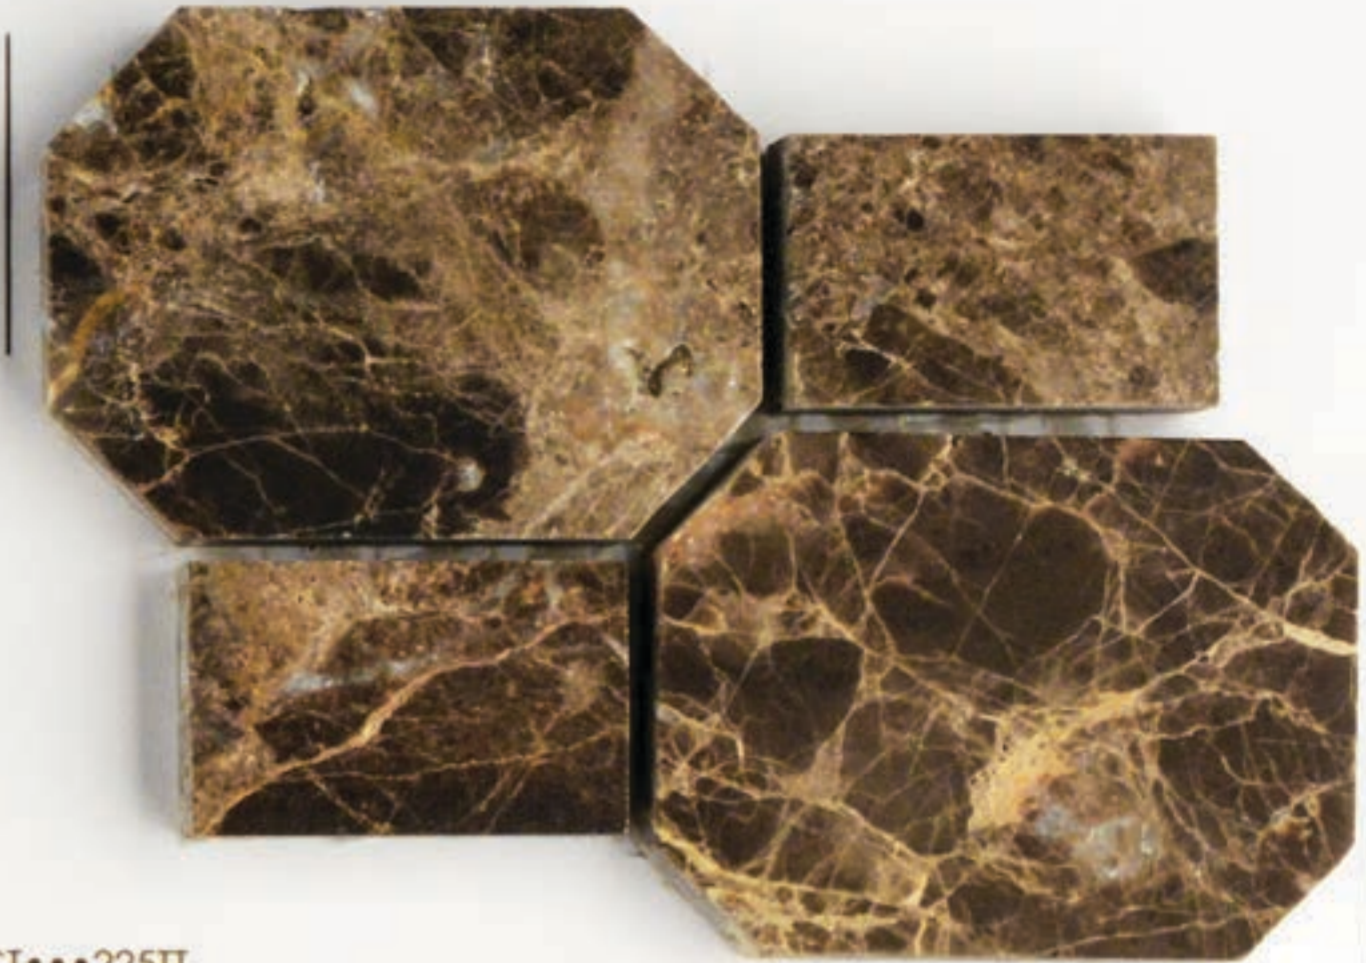

## color palette

AECROCSTAGAEG583H  
aegean cream honed - AEG

AECROCSTAGCRE583H  
cream honed - CRE

AECROCSTAGANA583  
anamite honed - ANA

AECROCSTAGESP583H  
espresso honed - ESP

AECROCSTAGCAP583H  
cappuccino honed - CAP

## available sizes

AECROCEOCT•••225TT  
2"x2 1/2" elongated octagon tone on tone

AECROCEHEX•••1011  
2 5/8"x2 3/16" elongated hexagon

AECROCSTAG•••26H  
2'x6" staggered joint mesh