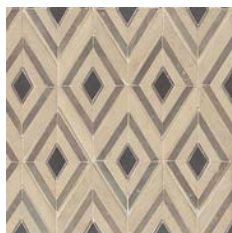

CAPE TOWN

Available Colors

Geel - **GEE**

Geel - **GEE**

Geel - **GEE**

Groen - **GRO**

Groen - **GRO**

Groen - **GRO**

Grys - **GRY**

Grys - **GRY**

Grys - **GRY**

Ivoor - **IVO**

Ivoor - **IVO**

Ivoor - **IVO**

Rooi - **ROO**

Rooi - **ROO**

Rooi - **ROO**

Swart - **SWA**

Swart - **SWA**

Swart - **SWA**

Available Sizes

AECCAPBKB•••

11⁵/₈" x 11⁵/₈"
Bo-Kaap Blocks Mosaic

AECCAPDR•••

8⁵/₈" x 15"
Diamond in the Rough Mosaic

AECCAPSTS•••

9⁷/₈" x 10⁷/₈"
Shark Tooth Serge Mosaic

Wall: Swart, Diamond in the Rough

2/21

Merchandising materials and samples are for general reference only and representative of a product's potential characteristics. Tile is subject to variation in color/shade, size, texture, and finish. Field, mosaic and trim tile may not match exactly. Blend tiles from different boxes to achieve consistent shade distribution. Installer and end user must conduct a dry mock layout under proper lighting conditions to inspect the product. Installation constitutes product acceptance. Improper installation, application, use, care and maintenance voids warranty. Reference the TCNA Handbook and ANSI for installation guidance. Please visit alysedwards.com for current product information. We reserve the right to make product changes at any time without notice.