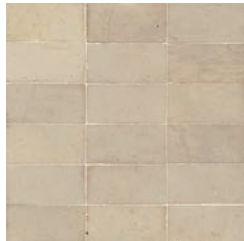

CAPE TOWN

Available Colors

Ivor - **IVO**

Grys - **GRY**

Available Sizes

AECCAPCR•••
10¼" x 12½"
Cross Rhodes Mosaic

Ivor - **IVO**

Grys - **GRY**

AECCAPGPG•••
11¼" x 11¼"
Green Point Goal Mosaic

Ivor - **IVO**

Grys - **GRY**

AECCAPMT•••
11¼" x 12⅝"
Table Mountain Treads Mosaic

Patio: Grys, Diamond in the Rough

Ivor - **IVO**

Grys - **GRY**

Liggrys - **LIG**

AECCAP24•••
2" x 4" Mosaic On
11¾" x 11¾" Mesh Mounted Sheet

Applications

Interior Floor	Interior Wall	Exterior Floor	Exterior Wall	Shower Floor	Shower Wall	Counter Top	Pool/Fountain
Yes	Yes	No	Yes	Residential Only	No Steam Showers	Yes	No