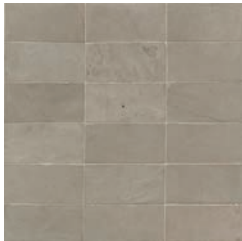

CAPE TOWN

Available Colors

Ivor - **IVO**

Grys - **GRY**

Available Sizes

AECCAPCR•••
10¼" x 12½"
Cross Rhodes Mosaic

Ivor - **IVO**

Grys - **GRY**

AECCAPGPG•••
11¼" x 11¼"
Green Point Goal Mosaic

Ivor - **IVO**

Grys - **GRY**

AECCAPMT•••
11¼" x 12⅝"
Table Mountain Treads Mosaic

Patio: Grys, Diamond in the Rough

Ivor - **IVO**

Grys - **GRY**

Liggrys - **LIG**

AECCAP24•••
2" x 4" Mosaic On
11¾" x 11¾" Mesh Mounted Sheet

Applications

Interior Floor	Interior Wall	Exterior Floor	Exterior Wall	Shower Floor	Shower Wall	Counter Top	Pool/Fountain
Yes	Yes	No	Yes	Residential Only	No Steam Showers	Yes	No