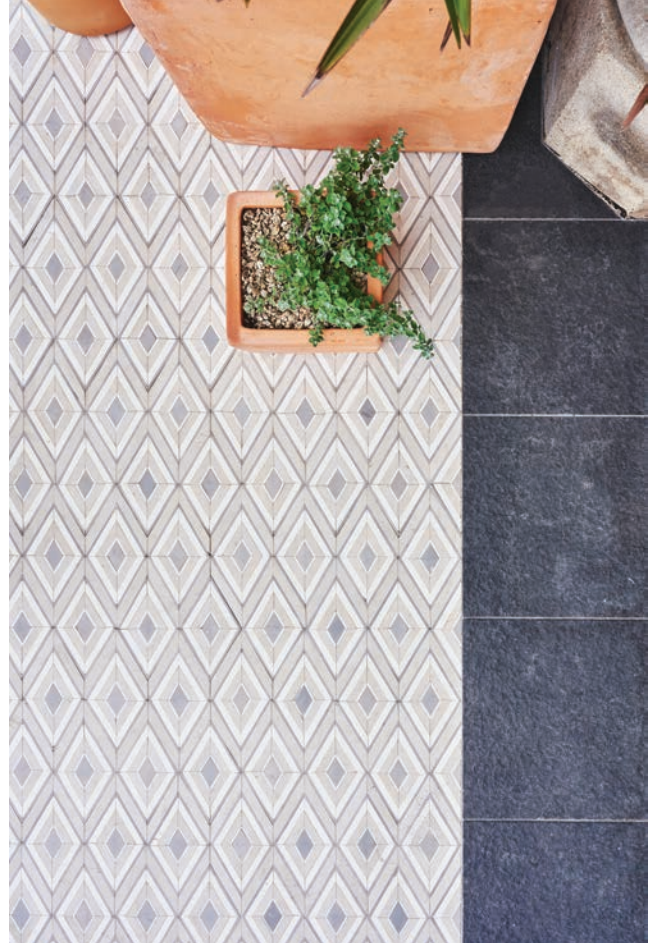

Rooi - **ROO**

Swart - **SWA**

Swart - **SWA**

Swart - **SWA**

Available Sizes

AECCAPBKB•••

11⁵/₈" x 11⁵/₈"
Bo-Kaap Blocks Mosaic

AECCAPDR•••

CAPE TOWN

Available Colors

Ivor - **IVO**

Grys - **GRY**

Available Sizes

AECCAPCR•••
10¼" x 12½"
Cross Rhodes Mosaic

Ivor - **IVO**

Grys - **GRY**

AECCAPGPG•••
11¼" x 11¼"
Green Point Goal Mosaic

Ivor - **IVO**

Grys - **GRY**

AECCAPMT•••
11¼" x 12⅝"
Table Mountain Treads Mosaic

Patio: Grys, Diamond in the Rough

Ivor - **IVO**

Grys - **GRY**

Liggrys - **LIG**

AECCAP24•••
2" x 4" Mosaic On
11¾" x 11¾" Mesh Mounted Sheet

Applications

Interior Floor	Interior Wall	Exterior Floor	Exterior Wall	Shower Floor	Shower Wall	Counter Top	Pool/Fountain
Yes	Yes	No	Yes	Residential Only	No Steam Showers	Yes	No