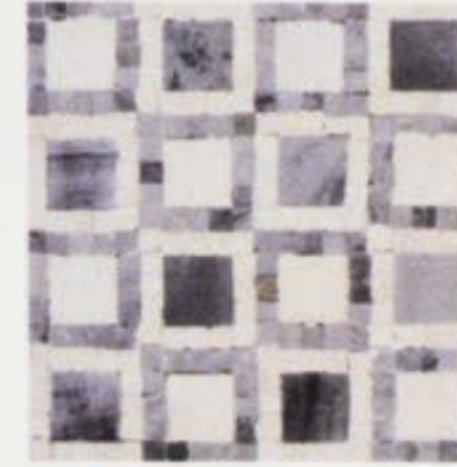

Nico Mozaics

A E

squared to the 2nd power pattern 8"x 8" field

AECNICS2PBL8
blue/white

AECNICS2PCG8
clear green/melange

AECNICS2PTGR8
thela grey/foussana grey

AECNICS2PV88
veined beige/melange

folio 8"x 8" large cabochons

AECNICFOBL8
blue with blue border

AECNICFOCG8
clear green with veined beige

AECNICFOVB8
veined beige with clear green

montage 8"x 8" large cabochons

AECNICMOBL8
blue

AECNICMOCG8
clear green

AECNICMOV88
veined beige