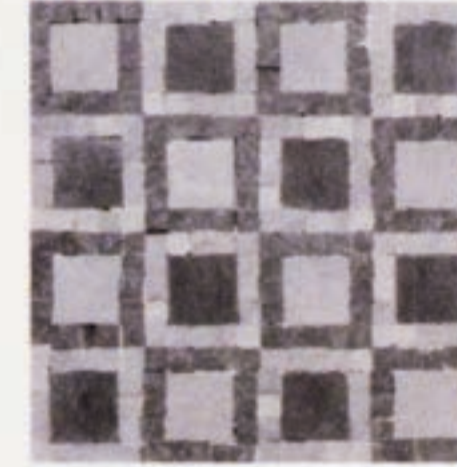

Nico Mozaics

A E

squared to the 2nd power pattern 8"x 8" field

AECNICS2PBL8
blue/white

AECNICS2PCG8
clear green/melange

AECNICS2PTGR8
thela grey/foussana grey

AECNICS2PV88
veined beige/melange

folio 8"x 8" large cabochons

AECNICFOBL8
blue with blue border

AECNICFOCG8
clear green with veined beige

AECNICFOVB8
veined beige with clear green

montage 8"x 8" large cabochons

AECNICMOBL8
blue

AECNICMOCG8
clear green

AECNICMOV88
veined beige