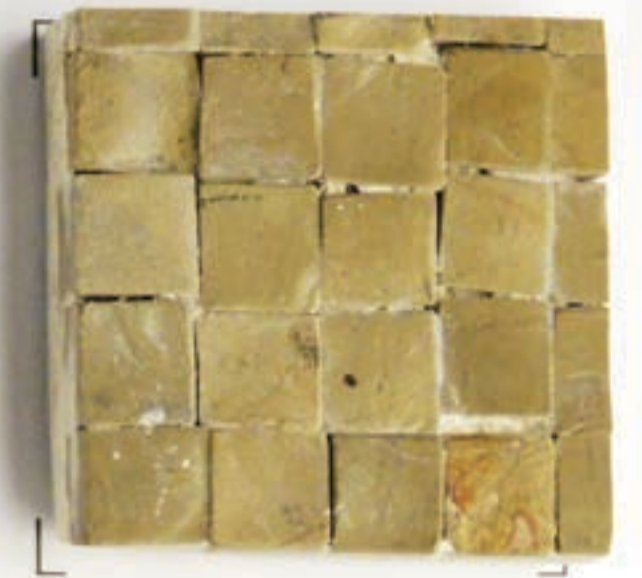

Nico Mozaics

A E

monochromatic mosaic 8"x8" field

AECNICMOSBK8
black

AECNICMOSBL8
blue

AECNICMOSCG8
clear green

AECNICMOSML8
melange

AECNICMOSVB8
veined beige

AECNICMOSWH8
white

AECNICMOSYL8
yellow

backsplash: monochromatic black 8x8 with blue squared border and white 8x8 insert