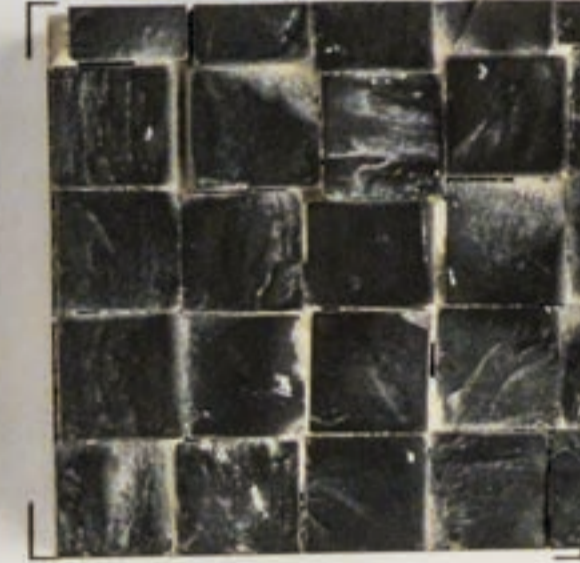

Nico Mozaics

A E

monochromatic mosaic 8"x8" field

AECNICMOSBK8
black

AECNICMOSBL8
blue

AECNICMOSCG8
clear green

AECNICMOSML8
melange

AECNICMOSVB8
veined beige

AECNICMOSWH8
white

AECNICMOSYL8
yellow

backsplash: monochromatic black 8x8 with blue squared border and white 8x8 insert