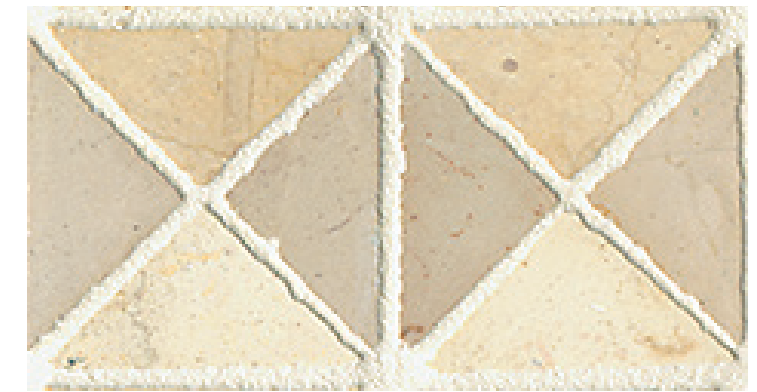

## Groen

**AECCAPDRGRO**  
8 5/8" x 15" Diamond in the Rough Mosaic

**AECCAPSTSGRO**  
9 7/8" x 10 7/8" Shark Tooth Serge Mosaic

**AECCAPBKBGRO**  
11 5/8" x 11 5/8" Bo-Kaap Blocks Mosaic

**AECCAPDRIVO**  
8 5/8" x 15" Diamond in the Rough Mosaic

## Ivoor

**AECCAPSTSIVO**  
9 7/8" x 10 7/8" Shark Tooth Serge Mosaic

**AECCAPBKBIVO**  
11 5/8" x 11 5/8" Bo-Kaap Blocks Mosaic