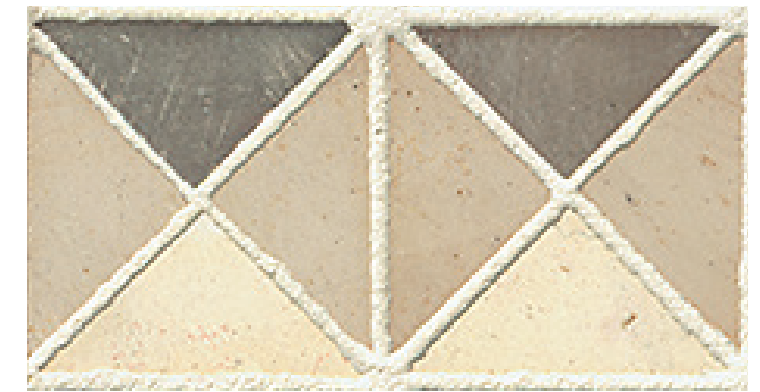

CAPE TOWN

AE

AECCAPDRGEE
8 5/8" x 15" Diamond in the Rough Mosaic

Geel

AECCAPSTSGEE
9 7/8" x 10 7/8" Shark Tooth Serge Mosaic

AECCAPBKBGEE
11 5/8" x 11 5/8" Bo-Kaap Blocks Mosaic

AECCAPDRGRY
8 5/8" x 15" Diamond in the Rough Mosaic

Grys

AECCAPSTSGRY
9 7/8" x 10 7/8" Shark Tooth Serge Mosaic

AECCAPBKBGRY
11 5/8" x 11 5/8" Bo-Kaap Blocks Mosaic