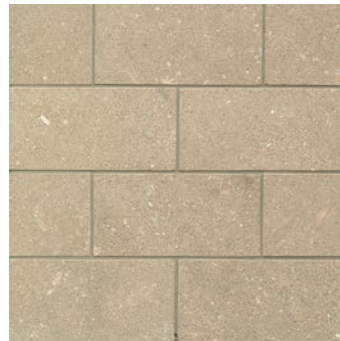

Atelier Stone

available sizes

AECASC•••CHAIR
2" x 12" chair rail

AECASC•••CANE
3/4" x 12" cane

AECASC•••1212H - 12" x 12" not available in porcini
AECASC•••1224H - 12" x 24"
AECASC•••1818H - 18" x 18"
AECASC•••2424H - 24" x 24"

AECASC•••0606H
6" x 6"

AECASC•••0306H
3" x 6"

AECASC•••0101H
1" x 1" mosaic

AECASC•••LNR
random linear mosaic

color palette

alloy - **ALY**

atrium - **ATR**

canvas - **CAN**