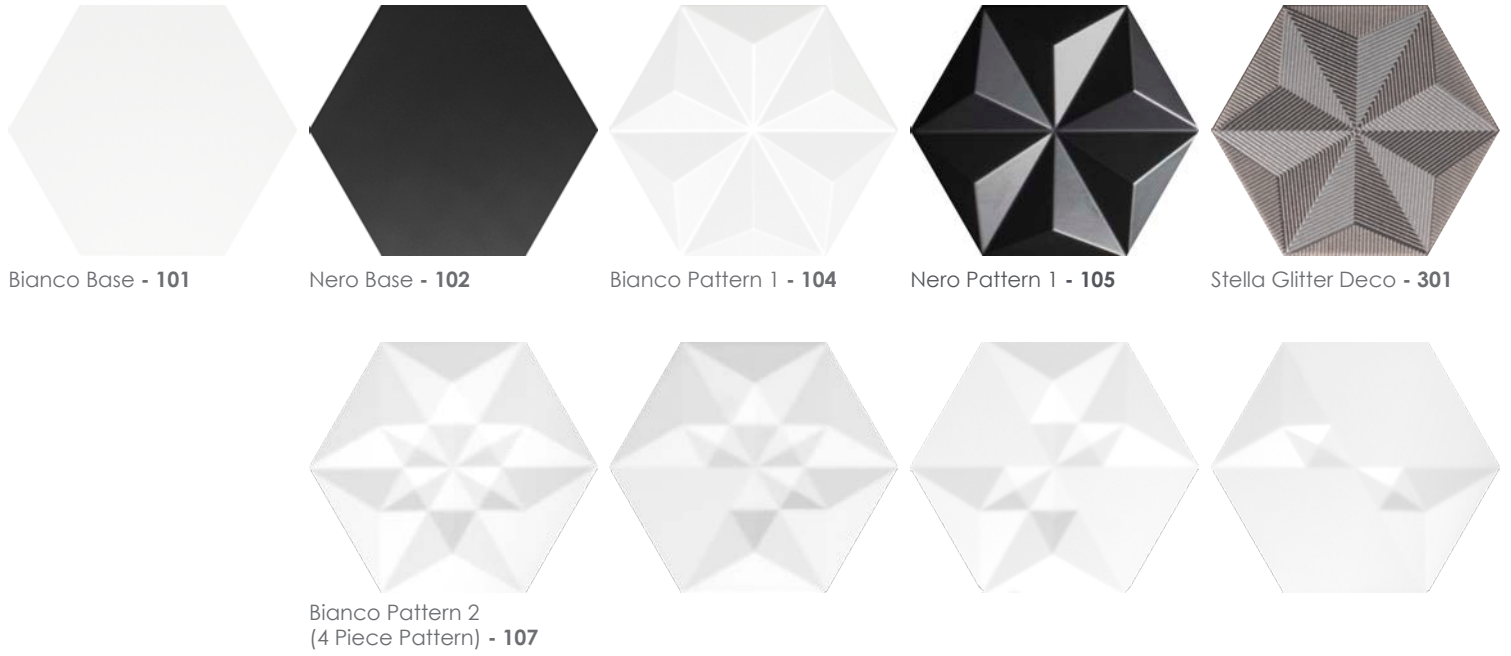

Available Colors

Available Size

AECORI•••M
9" x 10½" Hexagon

AECORI•••M
Pattern 1 Profile
9" x 10½" Matte Hexagon

Wall: Nero Pattern 1

Applications

Interior Floor	Interior Wall	Exterior Floor	Exterior Wall	Shower Floor	Shower Wall	Counter Top	Pool/Fountain
No	Yes	No	No	No	No Glitter Deco	No	No