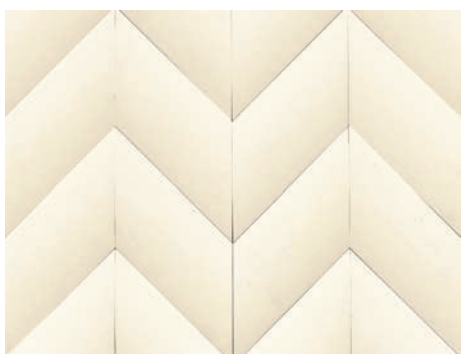

# APEX STONE

## Available Colors

Working 925 - **925**

In The Black - **BLA**

Gold Getter - **GOL**

White Collar - **WHI**

Wall: White Collar

## Available Sizes

**AECAPE•••CHE**  
10½" x 11" Chevron

+

**AECAPE•••CLO**  
4¾" x 11¼" "The Closer"  
Trim Piece (Includes Four Triangles)  
Only Available In **GOL** & **925**

=