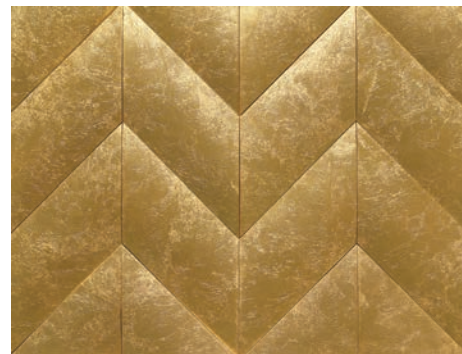

# APEX STONE

## Available Colors

Working 925 - **925**

In The Black - **BLA**

Gold Getter - **GOL**

White Collar - **WHI**

Wall: White Collar

## Available Sizes

**AECAPE•••CHE**  
10½" x 11" Chevron

+

**AECAPE•••CLO**  
4¾" x 11¼" "The Closer"  
Trim Piece (Includes Four Triangles)  
Only Available In **GOL** & **925**

=