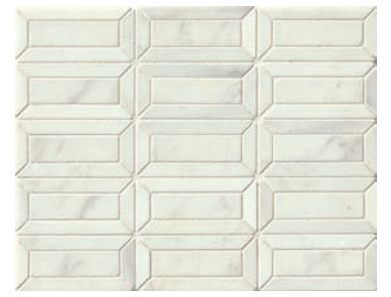

## water jet decos

**flowers for mum**  
12" x 15"

cloudy & mist

AECLONFLOCLOMIS

fog & mist

AECLONFLOFOGMIS

cloudy

AECLONFLOCLO

**don't get your knickers in a twist**  
13" x 13"

AECLONDONCLOMIS

AECLONDONFOGMIS

AECLONDONCLO

**abbey road**  
11" x 14"

AECLONABBCLOMIS

AECLONABBFOGMIS

AECLONABBCCLO

backsplash: fog and mist abbey road