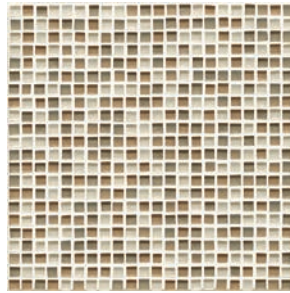

AECMANPUTMBGMC
Put A Ring On It