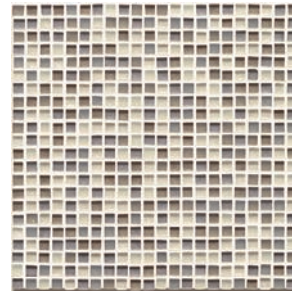

AECMANSILMBGMC
Silverizing