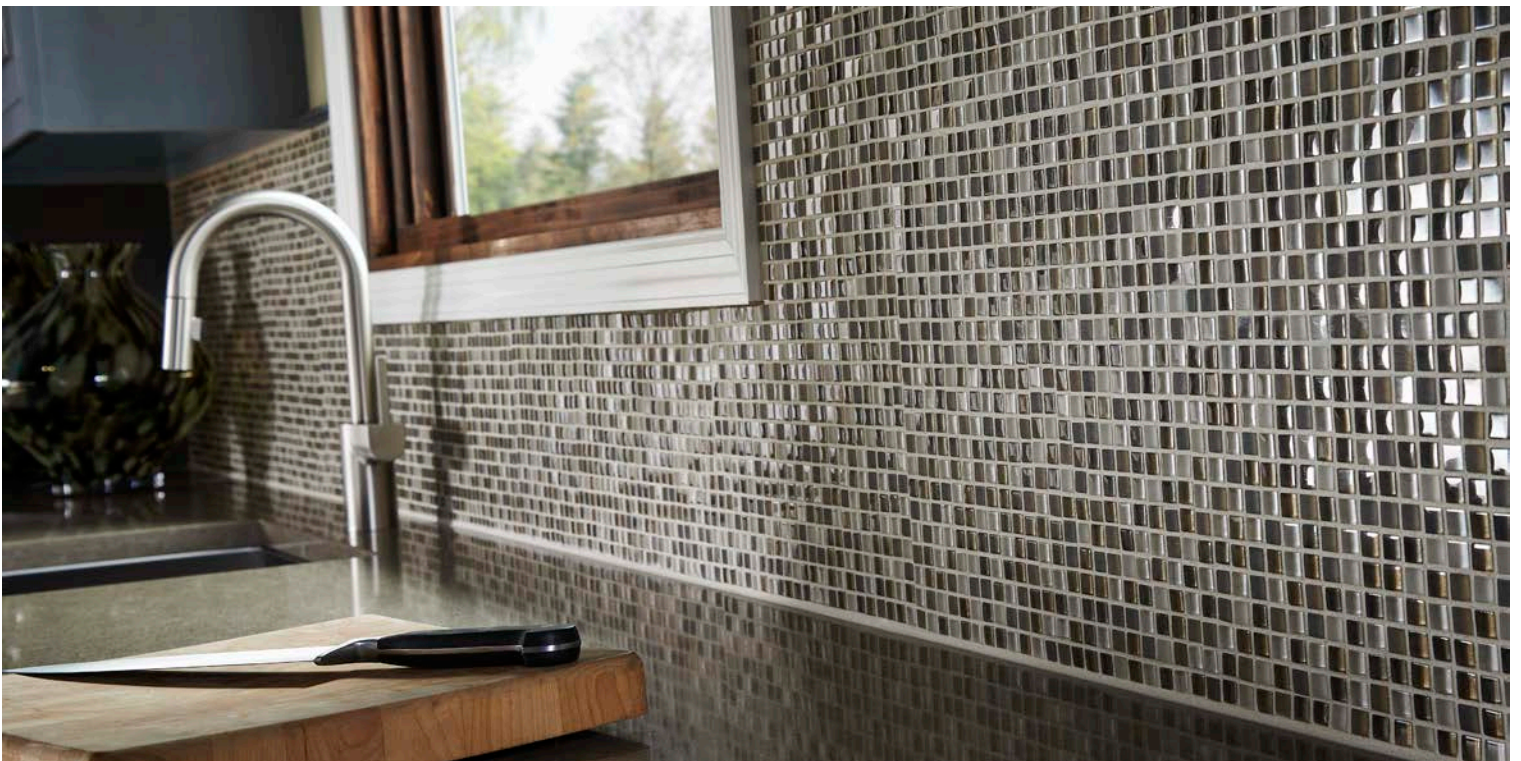

## Available Size

Random Interlocking  
Pattern Mosaic On 12" x 12"  
Mesh Mounted Sheet

Backsplash: Put A Ring On It