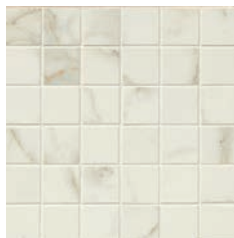

Vida Dolce

calacatta - CA

AECVIDCA612 - 6" x 12"
AECVIDCA1212 - 12" x 12"
AECVIDCA1224 - 12" x 24"
AECVIDCA1818 - 18" x 18"

creme brulee - CR

AECVIDCR612 - 6" x 12"
AECVIDCR1212 - 12" x 12"
AECVIDCR1224 - 12" x 24"
AECVIDCR1818 - 18" x 18"

decos and trim available in both colors

AECVID••DECOLNR
 4" x 12" deco liner

AECVID••DECO
 2-1/2" x 2-1/2"
 deco insert

AECVID••MOSAIC22
 2" x 2" mosaic
 on 12" x 12" sheet

AECVID••312BN
 3" x 12" surface bullnose

AECVID••CHAIRRL
 2-1/2" x 12" chair rail

AECVID••CHAIRCRN
 2-1/2" x 2" chair rail corner

AECVID••DOMLNR
 5/8" x 12" domed liner

shown: creme brulee 12" x 12"

Technical Specifications

Description	Results	ASTM#
Water Absorption	≤ 0.50%	C373
PEI Rating	3-4	C1027
MOHS (Scratch Resistant)	7	MOHS
Frost Resistant	Unaffected	C1026
Breaking Strength	≥ 250 lbs	C648
Chemical Resistant	Unaffected	C650
DCOF Acutest	≥ 0.42	N/A