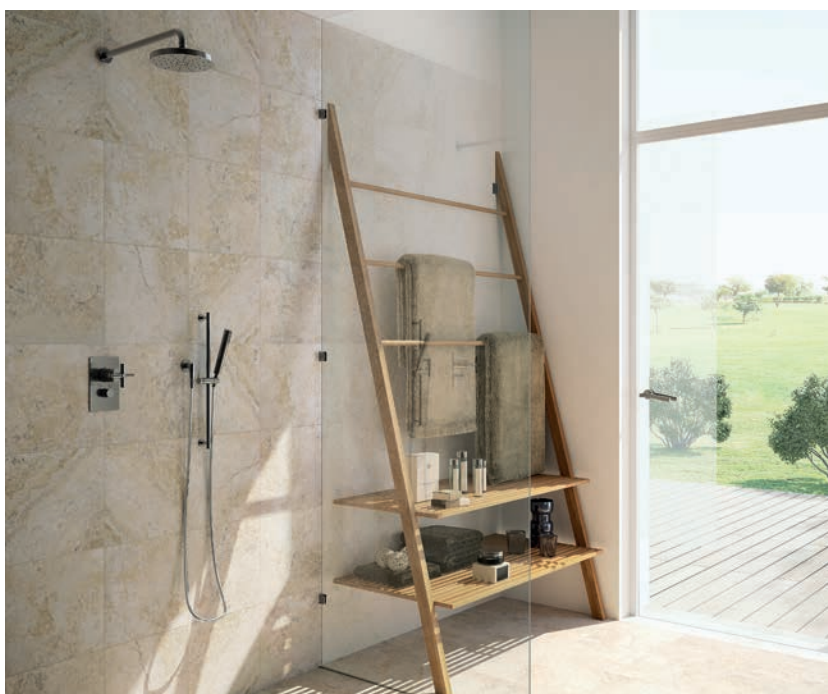

Vida Dolce

calacatta - CA

AECVIDCA612 - 6" x 12"
AECVIDCA1212 - 12" x 12"
AECVIDCA1224 - 12" x 24"
AECVIDCA1818 - 18" x 18"

creme brulee - CR

AECVIDCR612 - 6" x 12"
AECVIDCR1212 - 12" x 12"
AECVIDCR1224 - 12" x 24"
AECVIDCR1818 - 18" x 18"

decos and trim available in both colors

AECVID••DECOLNR
 4" x 12" deco liner

AECVID••DECO
 2-1/2" x 2-1/2"
 deco insert

AECVID••MOSAIC22
 2" x 2" mosaic
 on 12" x 12" sheet

AECVID••312BN
 3" x 12" surface bullnose

AECVID••CHAIRRL
 2-1/2" x 12" chair rail

AECVID••CHAIRCRN
 2-1/2" x 2" chair rail corner

AECVID••DOMLNR
 5/8" x 12" domed liner

shown: creme brulee 12" x 12"

Technical Specifications

Description	Results	ASTM#
Water Absorption	≤ 0.50%	C373
PEI Rating	3-4	C1027
MOHS (Scratch Resistant)	7	MOHS
Frost Resistant	Unaffected	C1026
Breaking Strength	≥ 250 lbs	C648
Chemical Resistant	Unaffected	C650
DCOF Acutest	≥ 0.42	N/A