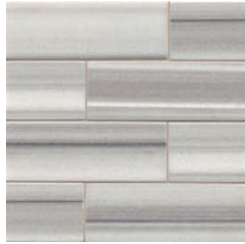

VANITY

Available Colors

You're so vain, you probably think this stone is about you
Calacatta - **CA**

We're not trying, we just are
Mamara Grey - **MG**

Mirror, mirror, on the wall, who is the fairest of them all?
Thassos White - **TH**

Don't hate me because I'm beautiful
White Carrara - **WC**

I'm sexy and I know it
Zebrino - **ZE**

Available Sizes

AECVAN••612H
6" x 12" Loose Field Honed

AECVAN••38H
3" x 8" Loose Field Honed

AECVAN••OFF344H
3/4" x 4" Offset Mosaic
Honed On 12" x 12"
Mesh Mounted Sheet

AECVAN••STR581H
5/8" x 1 1/4" Straight Set
Brick Mosaic Honed
On 12" x 12" Mesh
Mounted Sheet

AECVAN••OFF58H
5/8" x 5/8" Offset Mosaic
Honed On 12" x 12"
Mesh Mounted Sheet

AECVAN••RAILH
2" x 12" Chair Rail Honed

AECVAN••HALFRDH
1/2" x 12" Half Round Honed

Wall: 5/8" Offset Mosaic, Mamara Grey

Applications

Interior Floor	Interior Wall	Exterior Floor	Exterior Wall	Shower Floor	Shower Wall	Counter Top	Pool/Fountain
Yes	Yes	No	Yes	6" x 6" Or Smaller	Residential Only	Yes	No