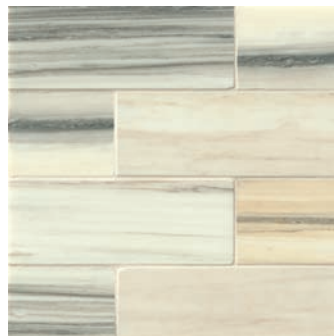

i'm sexy and i know it
zebrino - ZE