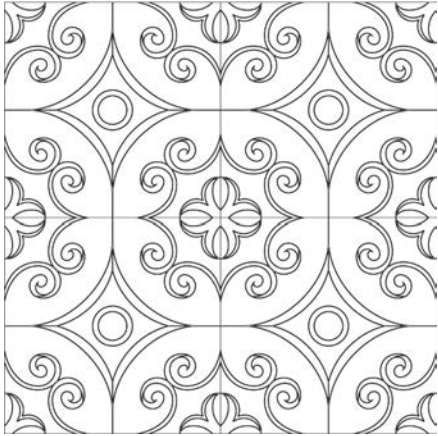

Casanova

Casanova Borders & Corners

AECSUACASCMETAL44C

4 $\frac{3}{4}$ " x 4 $\frac{3}{4}$ " Calacatta/Stainless Steel Corner

AECSUACASCMETAL419

4 $\frac{3}{4}$ " x 19 $\frac{3}{16}$ " Calacatta/Stainless Steel Border

AECSUACASFMETAL44C

4 $\frac{3}{4}$ " x 4 $\frac{3}{4}$ " Fleece/Stainless Steel Corner