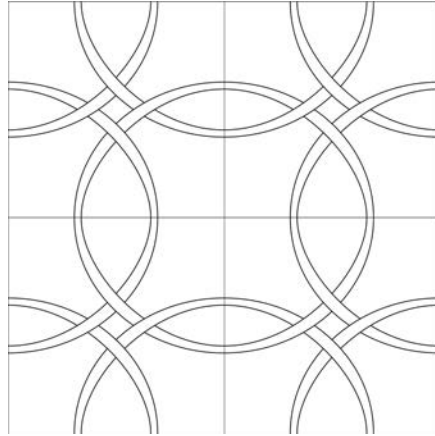

Casanova

Casanova Borders & Corners

AECSUACASCMETAL44C

4 $\frac{3}{4}$ " x 4 $\frac{3}{4}$ " Calacatta/Stainless Steel Corner

AECSUACASCMETAL419

4 $\frac{3}{4}$ " x 19 $\frac{3}{16}$ " Calacatta/Stainless Steel Border

AECSUACASFMETAL44C

4 $\frac{3}{4}$ " x 4 $\frac{3}{4}$ " Fleece/Stainless Steel Corner