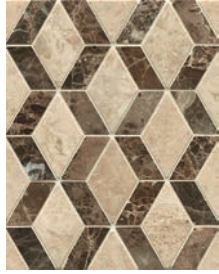

AECROC•••COR2512
2-1/2" x 12" cornice

AECROBC•••5812
9/16" x 12" baby cane

AECROC•••112LNR
1" x 12" liner

color palette

aegean cream - **AEG**

cream - **CRE**

anamite - **ANA**

espresso - **ESP**

cappuccino - **CAP**

tepenade - **TEP**

elongated checks 5/8" x 1" honed

AECROCECANAHES581
anamite & hesperia

AECROCECANATEP581
anamite & tepenade

AECROCECESPCAP581
espresso & cappuccino

AECROCECTEPESP581
tepenade & espresso

floor: tepenade elongated hexagon & tepenade/espresso elongated checks
behind vanity: 2" x 6" espresso and cornice

yeni pattern mosaic 9-3/8" x 11-3/4" honed

AECROCYENIANAHES
anamite & hesperia

AECROCYENIESPCAP
espresso & cappuccino