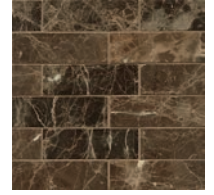

available sizes

AECROHEX•••1011
2-5/8" x 2-3/16" elongated hexagon

AECROEOT•••225TT
elongated octagon with dot

AECROSTAG•••26H
2" x 6" staggered joint mosaic

AECROSTAG•••583H
5/8" x 3" staggered joint mosaic

AECROC•••COR2512
2-1/2" x 12" cornice

AECROBC•••5812
9/16" x 12" baby cane

AECROC•••112LNR
1" x 12" liner

color palette

aegean cream - **AEG**

cream - **CRE**

anamite - **ANA**

espresso - **ESP**

cappuccino - **CAP**

tepenade - **TEP**

elongated checks 5/8" x 1" honed

AECROCECANAHES581
anamite & hesperia

AECROCECANATEP581
anamite & tepenade

AECROCECESPCAP581
espresso & cappuccino

AECROCECTEPESP581
tepenade & espresso

floor: tepenade elongated hexagon & tepenade/espresso elongated checks
behind vanity: 2" x 6" espresso and cornice

yeni pattern mosaic 9-3/8" x 11-3/4" honed

AECROCYENIANAHES
anamite & hesperia

AECROCYENIESPCAP
espresso & cappuccino